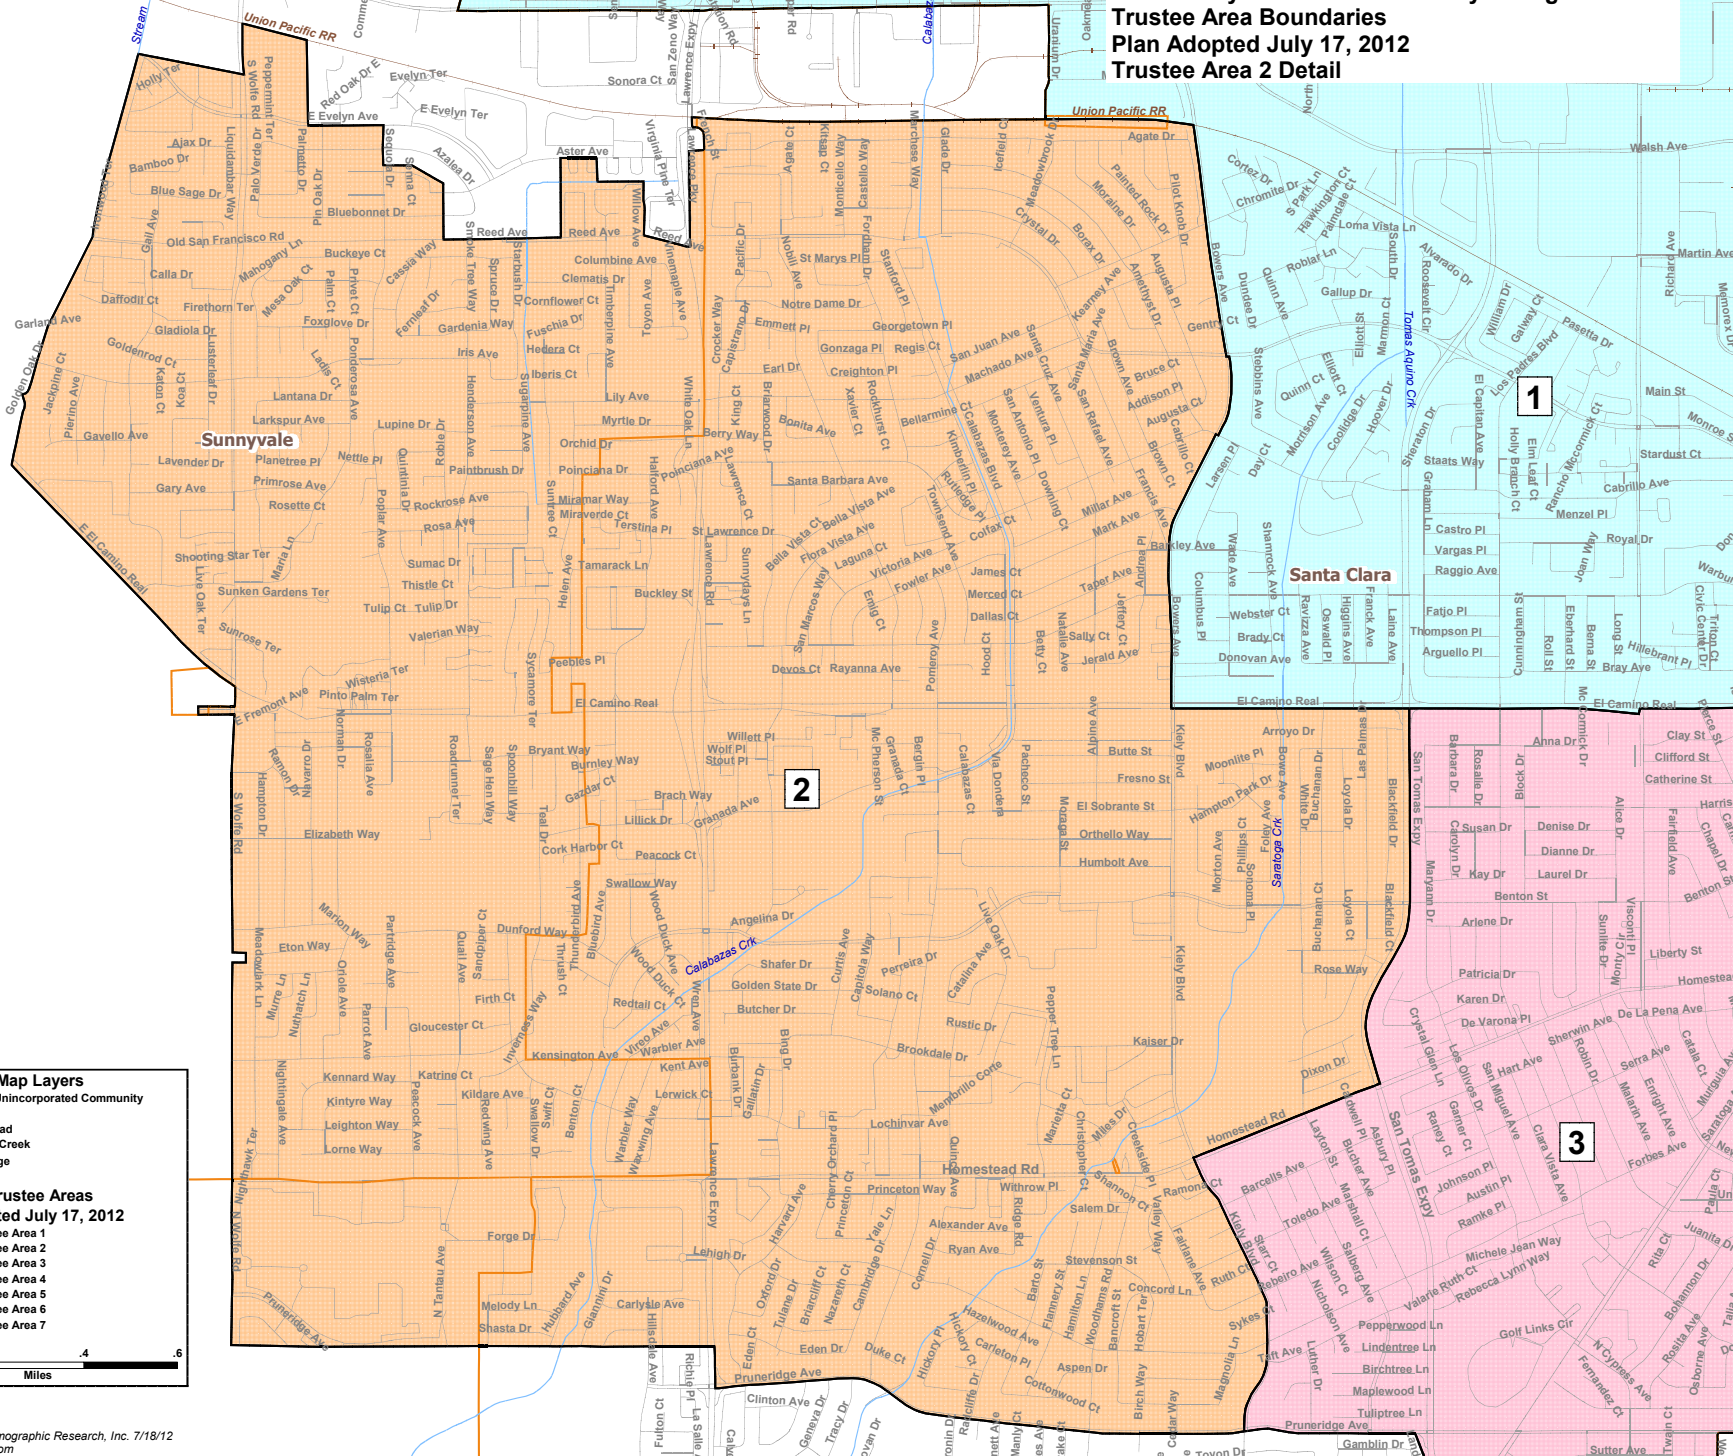

**West Valley - Mission Community College District
Trustee Area Boundaries
Plan Adopted July 17, 2012
Trustee Area 2 Detail**

Map Layers

- City/Unincorporated Community
- Street
- Railroad
- River/Creek
- College

**Trustee Areas
Adopted July 17, 2012**

- Trustee Area 1
- Trustee Area 2
- Trustee Area 3
- Trustee Area 4
- Trustee Area 5
- Trustee Area 6
- Trustee Area 7

0 0.2 0.4 0.6
Miles